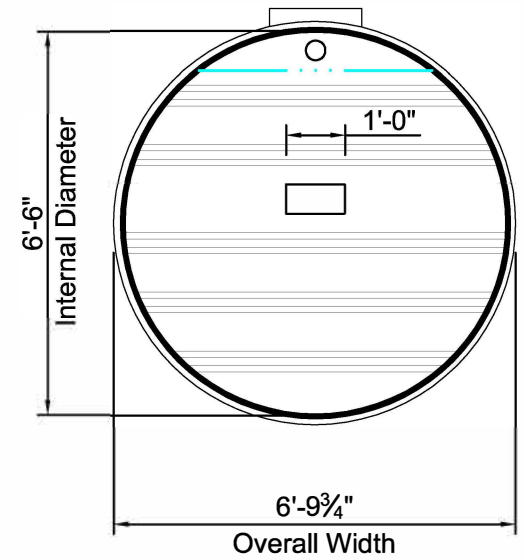

Longitudinal Section

Cross Section

5000 US Gallon FRP Septic Tank

Fiberpol Inc.

Newton Plantation Yard, Christ Church, Barbados.

Tel: (246) 428-2920 Fax: (246) 420-4579 Web: www.fiberpol.com